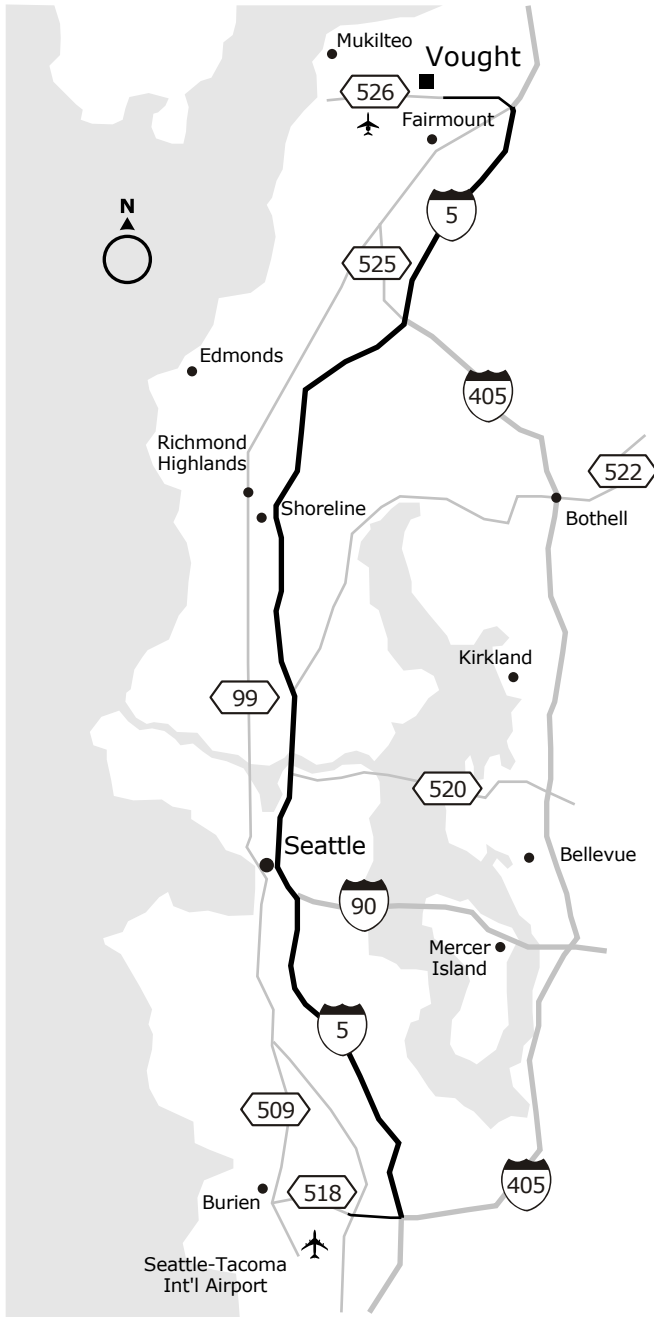

EVERETT, WASHINGTON

From Seattle-Tacoma International Airport To Contour Everett Site

- Exit the Airport through N Exit Dr and merge onto 518 going east.
- Merge onto I-5 N via the ramp toward Seattle.
- Merge onto WA-526 W via exit number 189 toward Mukilteo/Whidbey Is. Ferry.
- Take the exit toward Seaway Blvd.
- Turn slight right onto 20th Ave W.
- Turn right onto 75th St SW.

Directions or Infomation: (425) 348-4100