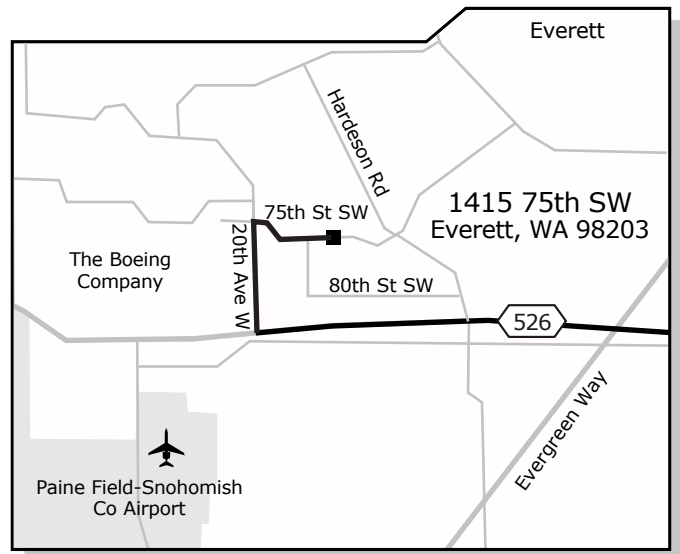

EVERETT, WASHINGTON

From Seattle-Tacoma International Airport To Contour Everett Site

- Exit the Airport through N Exit Dr and merge onto 518 going east.
- Merge onto I-5 N via the ramp toward Seattle.
- Merge onto WA-526 W via exit number 189 toward Mukilteo/Whidbey Is. Ferry.
- Take the exit toward Seaway Blvd.
- Turn slight right onto 20th Ave W.
- Turn right onto 75th St SW.

Directions or Infomation: (425) 348-4100