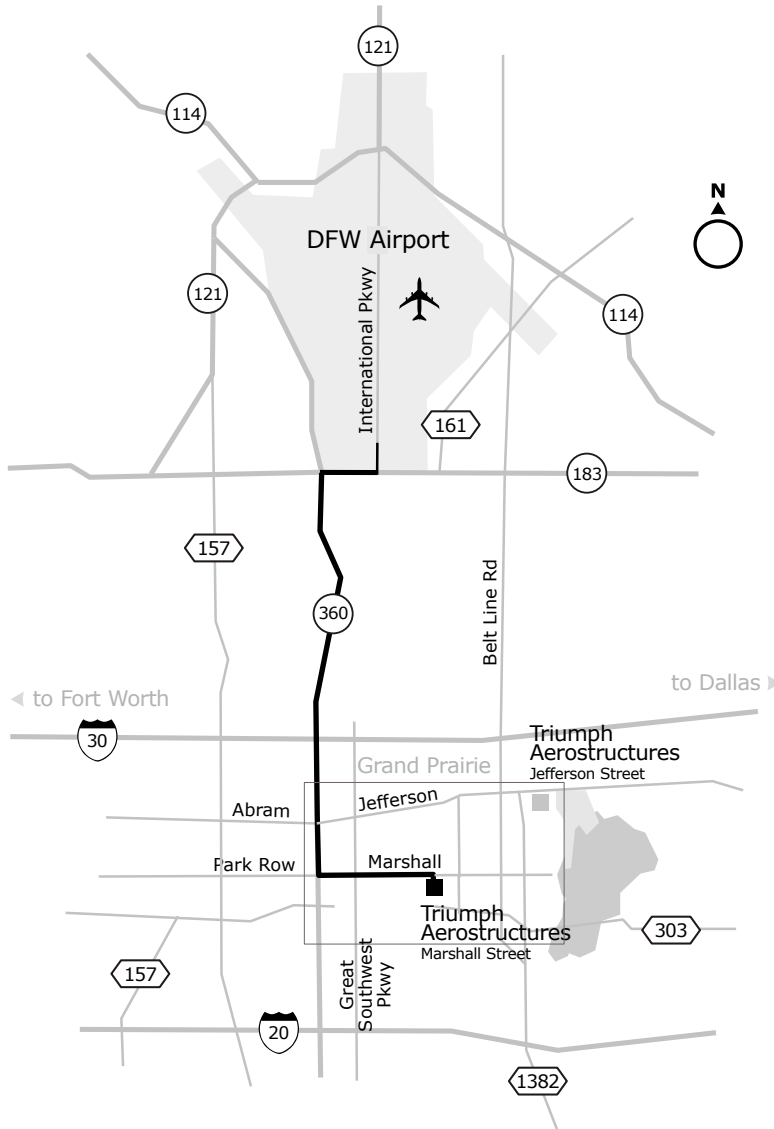

Triumph Aerostructures

Grand Prairie (Marshall Street - MSF) Texas

From Dallas/Fort Worth Airport To Triumph Aerostructures Marshall Street Facility

- Take SOUTH Exit out of Airport to Hwy 360 SOUTH
- Take Highway 360 South to the Park Row exit.
- Turn left (East) on Park Row Street name changes to Marshall.
- Vought will be on your right side

Local Interstate Directions To Triumph Aerostructures Marshall Street - MSF

- **From Interstate 20**
 - Exit Great Southwest Parkway and travel North.
 - Turn Right on Park Row Street. Street name changes to Marshall.
 - Vought will be on right side
- **From Interstate 30**
 - Exit Belt Line and travel South.
 - Turn right onto E. Marshall Street.
 - Vought will be on left side.