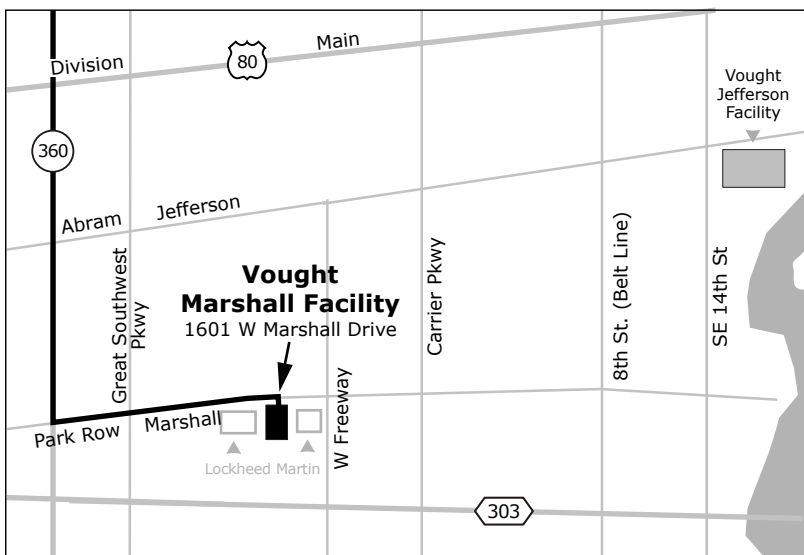

Switchboard (972) 946-2011
Main Gate (post 4) (972) 946-4647