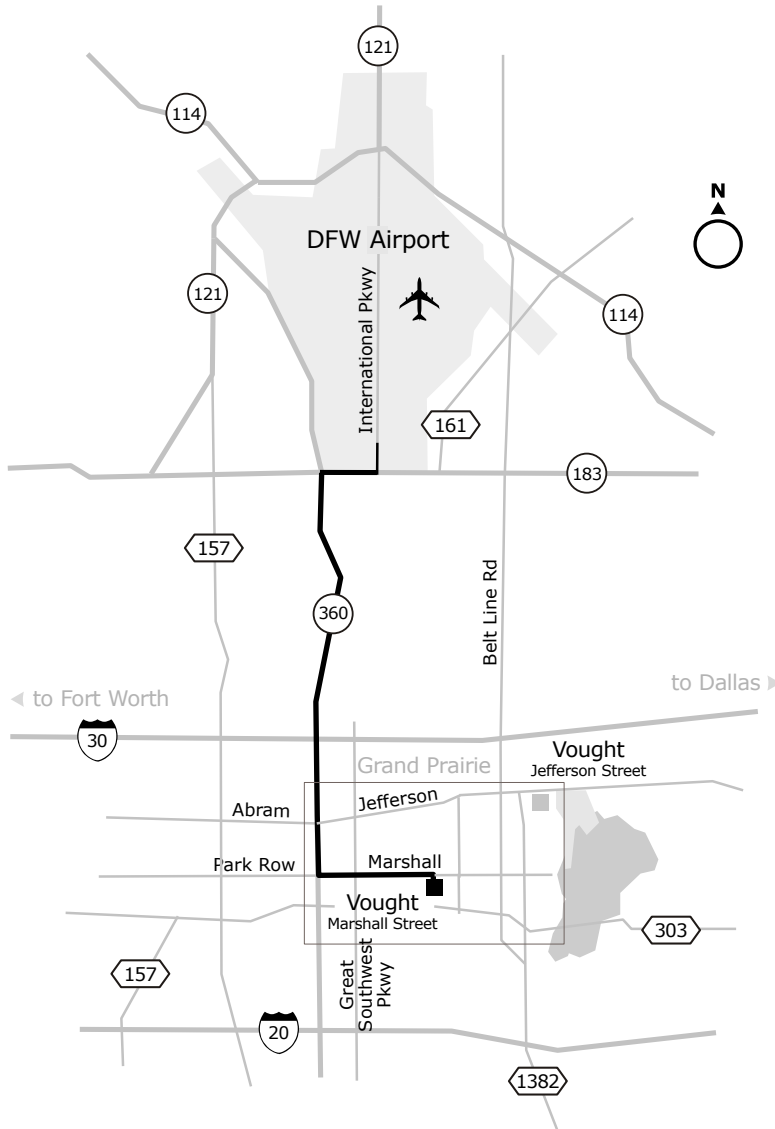

Vought Aircraft Industries, Inc.

Grand Prairie (Marshall Street - MSF) Texas

From Dallas/Fort Worth Airport To Vought Marshall Street Facility

- Take SOUTH Exit out of Airport to Hwy 360 SOUTH
- Take Highway 360 South to the Park Row exit.
- Turn left (East) on Park Row Street name changes to Marshall.
- Vought will be on your right side

Local Interstate Directions To Vought Marshall Street - MSF

- **From Interstate 20**
 - Exit Great Southwest Parkway and travel North.
 - Turn Right on Park Row Street.
 - Street name changes to Marshall.
 - Vought will be on right side
- **From Interstate 30**
 - Exit Belt Line and travel South.
 - Turn right onto E. Marshall Street.
 - Vought will be on left side.