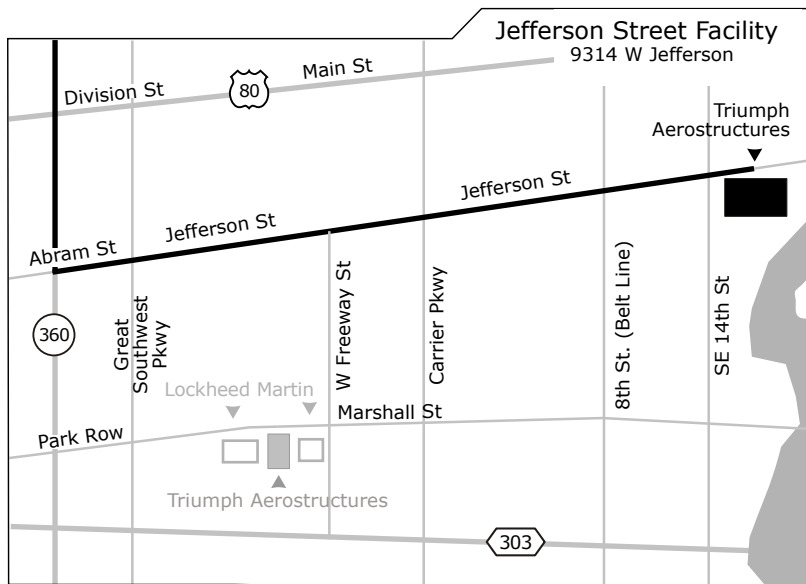

Switchboard	(972) 946-2011
Bid Control Center	(972) 946-4183
Main Gate (Flagpole)	(972) 946-5670
West Gate (post 22)	(972) 946-5779
Truck Gate (post 65) (Shipping & Receiving)	(972) 946-4355