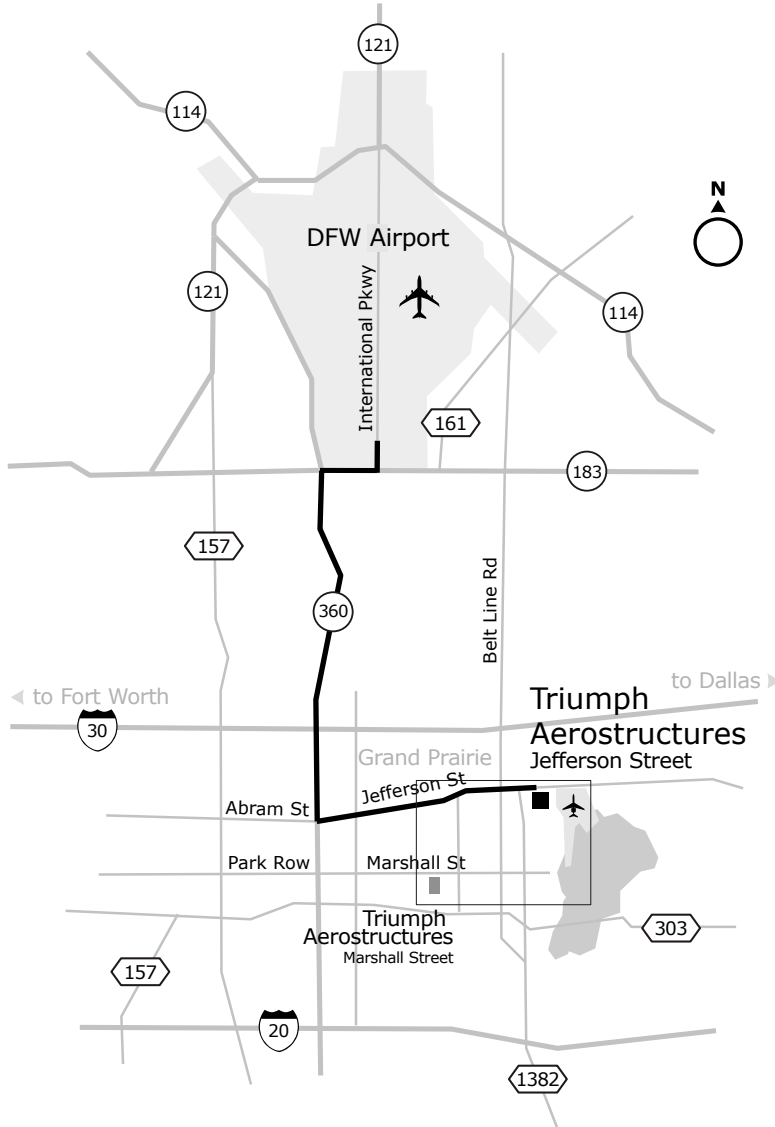

Triumph Aerostructures

Dallas (Jefferson Street - JSF) Texas

From Dallas/Fort Worth Airport To Triumph Aerostructures Jefferson Street - JSF

- Take SOUTH Exit out of Airport to Hwy 360 SOUTH
- Take Highway 360 South to the Abram Street exit.
- Turn left (East) on Abram.
Street name changes to Jefferson.
- Continue on Jefferson, Vought Aircraft will be on your right side.

Local Interstate Directions To Triumph Aerostructures Jefferson Site

- From Interstate 20, Exit 1382 and travel North.
Street name changes to Belt Line Road. Turn Right on Jefferson to Vought.
- From Interstate 30, Exit Belt Line South to Jefferson. Turn left on Jefferson to Vought.