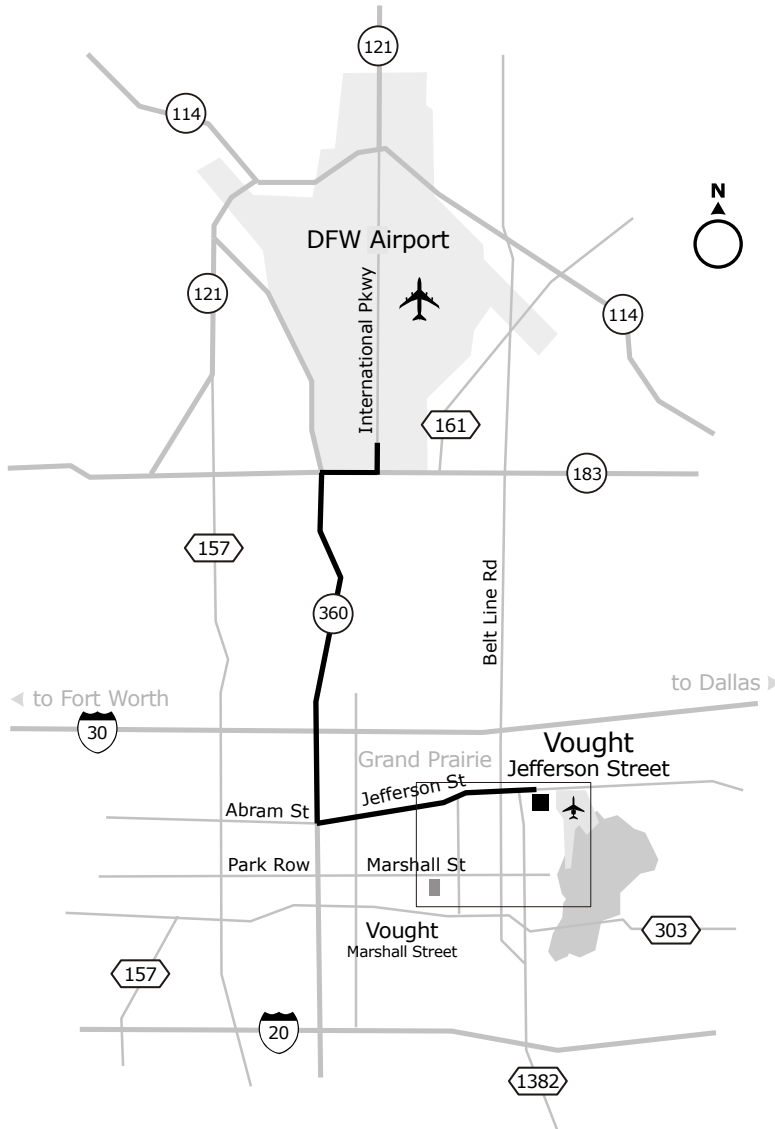

Vought Aircraft Industries, Inc.

Dallas (Jefferson Street - JSF) Texas

From Dallas/Fort Worth Airport To Vought Jefferson Street - JSF

- Take SOUTH Exit out of Airport to Hwy 360 SOUTH
- Take Highway 360 South to the Abram Street exit.
- Turn left (East) on Abram. Street name changes to Jefferson.
- Continue on Jefferson, Vought Aircraft will be on your right side.

Local Interstate Directions To Vought Jefferson Site

- From Interstate 20, Exit 1382 and travel North. Street name changes to Belt Line Road. Turn Right on Jefferson to Vought.
- From Interstate 30, Exit Belt Line South to Jefferson. Turn left on Jefferson to Vought.