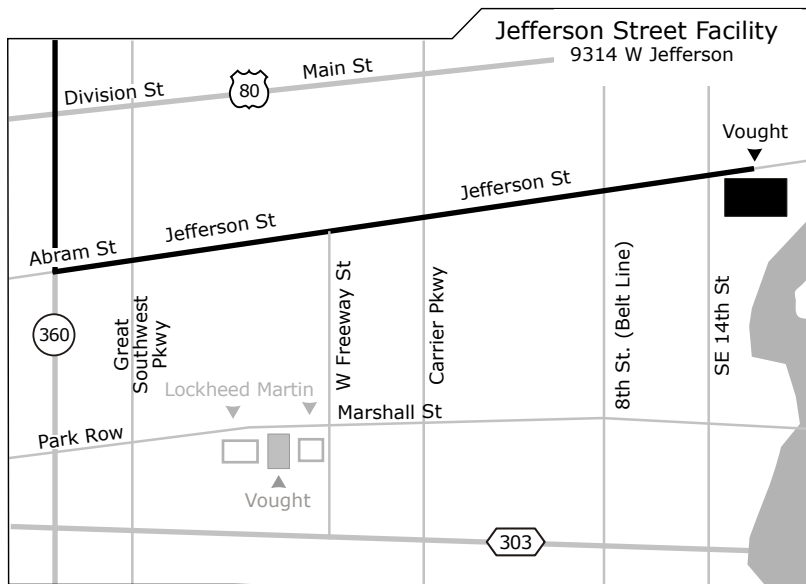

Switchboard	(972) 946-2011
Bid Control Center	(972) 946-4183
Main Gate (Flagpole)	(972) 946-5670
West Gate (post 22)	(972) 946-5779
Truck Gate (post 65) (Shipping & Receiving)	(972) 946-4355