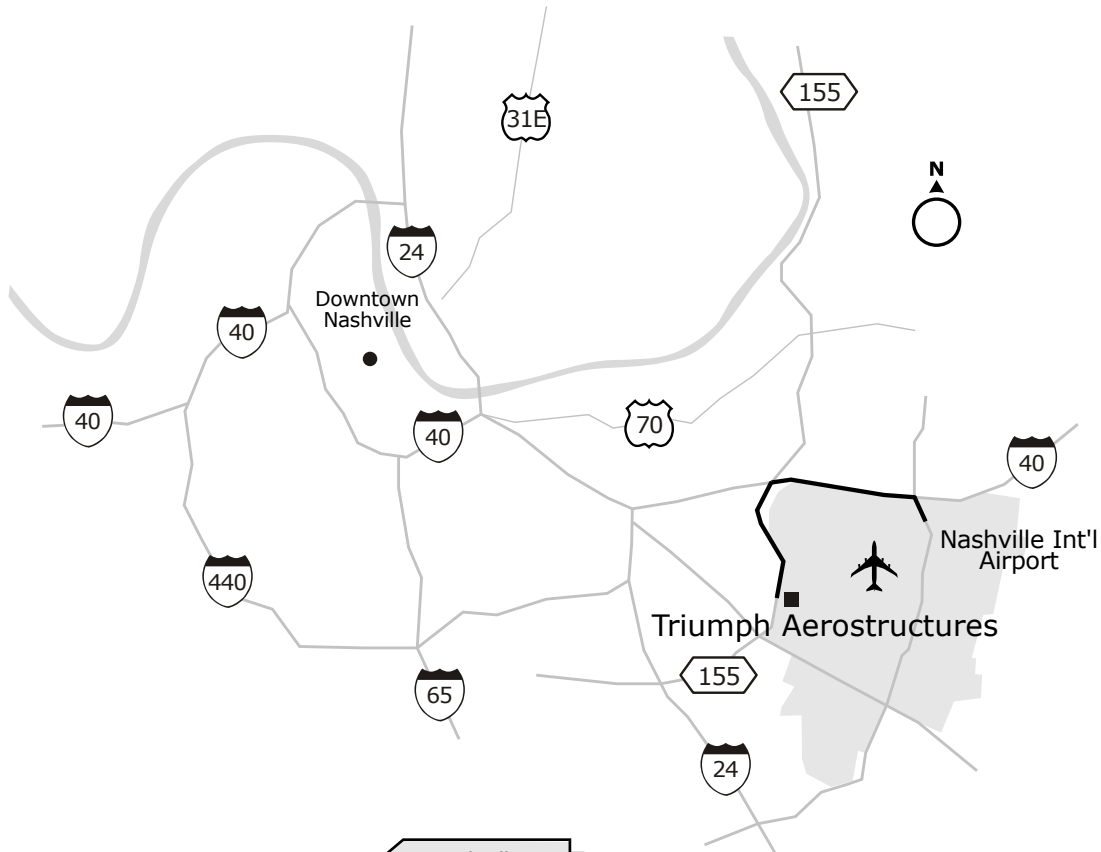

Triumph Aerostructures

NASHVILLE, TENNESSEE

From The Nashville Int'l Airport To Triumph Aerostructures Nashville Site

- From the airport terminal travel north on Donelson Pike toward I-40.
- Merge onto I-40 W via the ramp (on the left) toward Nashville.
- Take exit 215A (TN-155/Briley Pkwy South).
- Merge onto Briley Pkwy South/TN-155.
- Turn left onto Vultee Blvd.

Directions or Information: (615) 361-2206