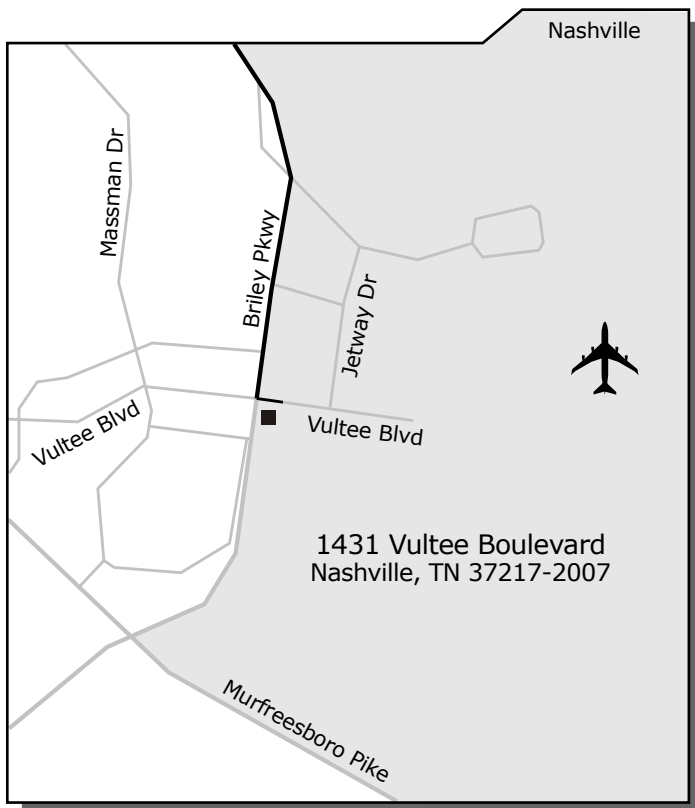

## From The Nashville Int'l Airport To Vought Nashville Site

- From the airport terminal travel north on Donelson Pike toward I-40.
- Merge onto I-40 W via the ramp (on the left) toward Nashville.
- Take exit 215A (TN-155/Briley Pkwy South).
- Merge onto Briley Pkwy South/TN-155.
- Turn left onto Vultee Blvd.

Directions or Information: (615) 361-2206