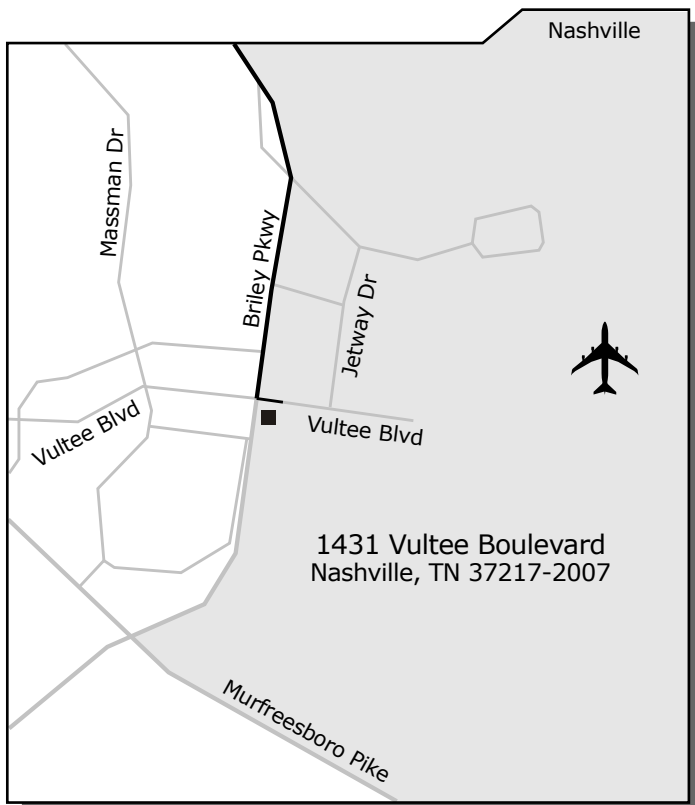

Triumph Aerostructures

NASHVILLE, TENNESSEE

From The Nashville Int'l Airport To Triumph Aerostructures Nashville Site

- From the airport terminal travel north on Donelson Pike toward I-40.
- Merge onto I-40 W via the ramp (on the left) toward Nashville.
- Take exit 215A (TN-155/Briley Pkwy South).
- Merge onto Briley Pkwy South/TN-155.
- Turn left onto Vultee Blvd.

Directions or Information: (615) 361-2206