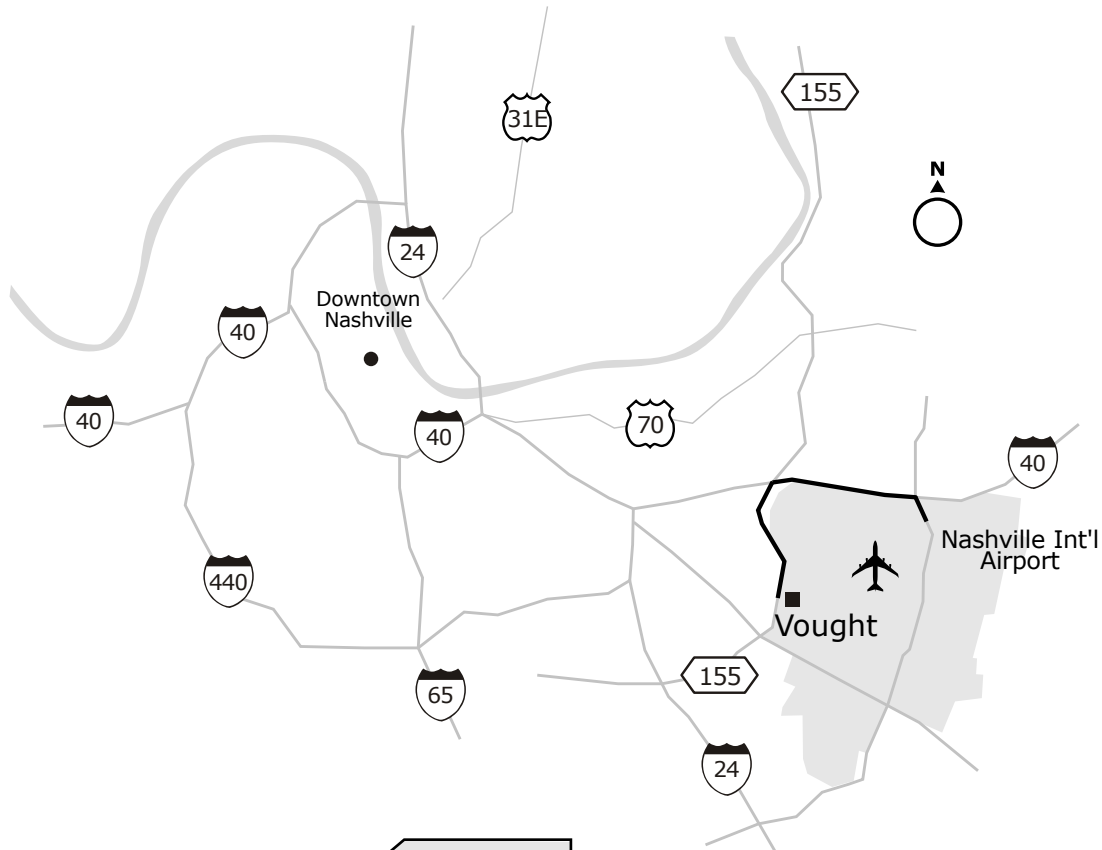

# Vought Aircraft Industries, Inc.

NASHVILLE, TENNESSEE

## From The Nashville Int'l Airport To Vought Nashville Site

- From the airport terminal travel north on Donelson Pike toward I-40.
- Merge onto I-40 W via the ramp (on the left) toward Nashville.
- Take exit 215A (TN-155/Briley Pkwy South).
- Merge onto Briley Pkwy South/TN-155.
- Turn left onto Vultee Blvd.

Directions or Information: (615) 361-2206