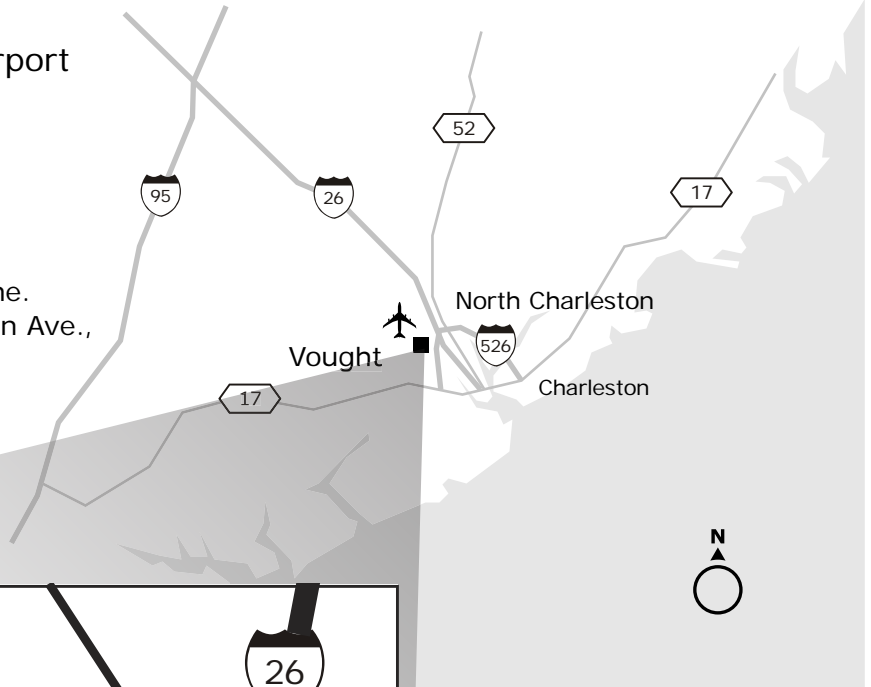

## NORTH CHARLESTON, SOUTH CAROLINA

### From Charleston International Airport To Vought North Charleston Site

- Exit the airport and proceed east on International Blvd. for approximately 2 miles.
- Continue on International Blvd. through one traffic light in the left lane.
- Turn left at 2nd light on South Aviation Ave., then turn first left (.5 mi.) on to Airframe Drive into Vought facility