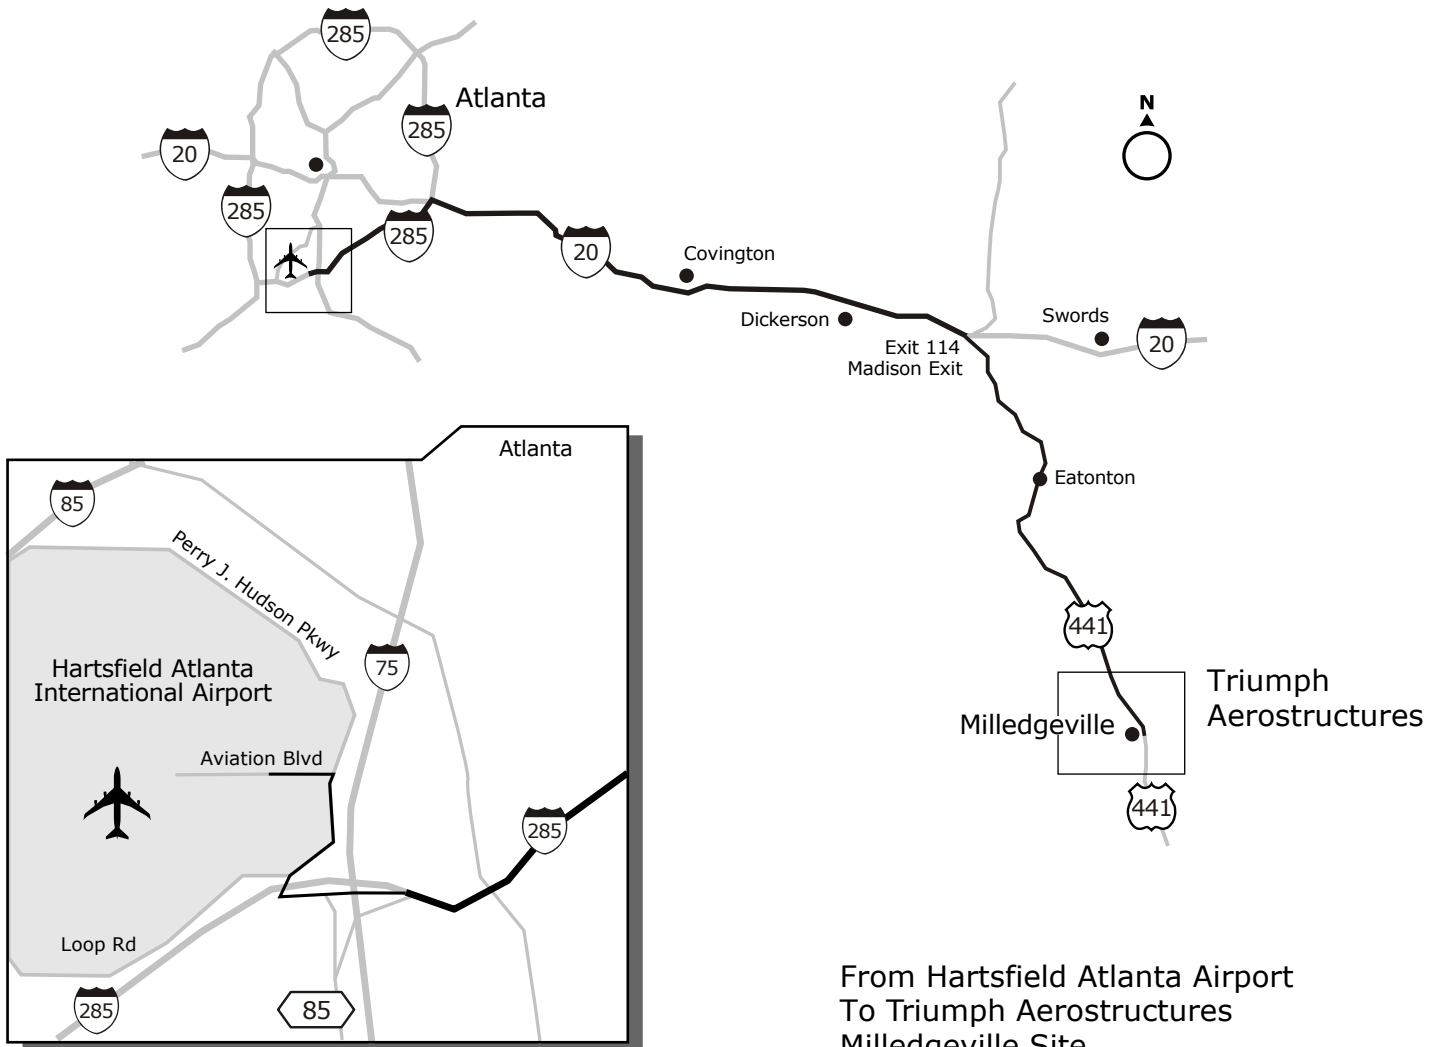

Triumph Aerostructures

MILLEDGEVILLE, GEORGIA

From Hartsfield Atlanta Airport To Triumph Aerostructures Milledgeville Site

- At Aviation Blvd, turn right (East).
- At I-85 turn right (South).
- At I-285 turn left (East).
- At I-20 turn right (East).
- At Exit 114 turn right (South) at Madison Exit onto 441. Follow 441 to Milledgeville (aprox. 50 miles).
- Turn right (West) at traffic signal on Roberson Mill Rd.
- At Hwy 22 turn right (North) and follow Hwy 22 to the plant.