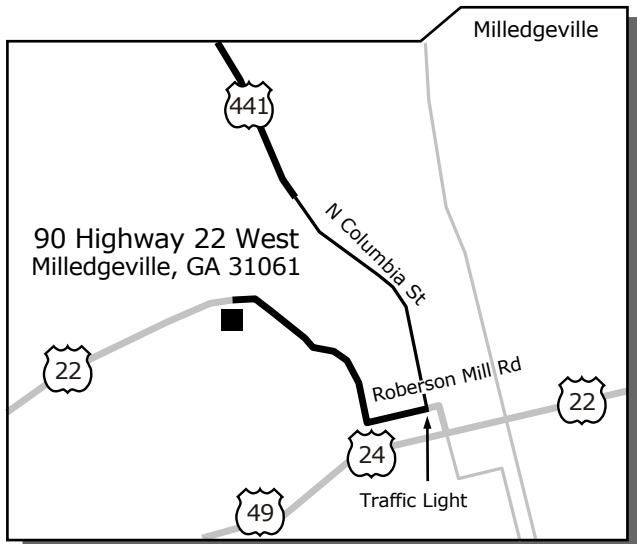

## MILLEDGEVILLE, GEORGIA

### From Hartsfield Atlanta Airport To Vought Milledgeville Site

- At Aviation Blvd, turn right (East).
- At I-85 turn right (South).
- At I-285 turn left (East).
- At I-20 turn right (East).
- At Exit 114 turn right (South) at Madison Exit onto 441. Follow 441 to Milledgeville (approx. 50 miles).
- Turn right (West) at traffic signal on Roberson Mill Rd.
- At Hwy 22 turn right (North) and follow Hwy 22 to the plant.