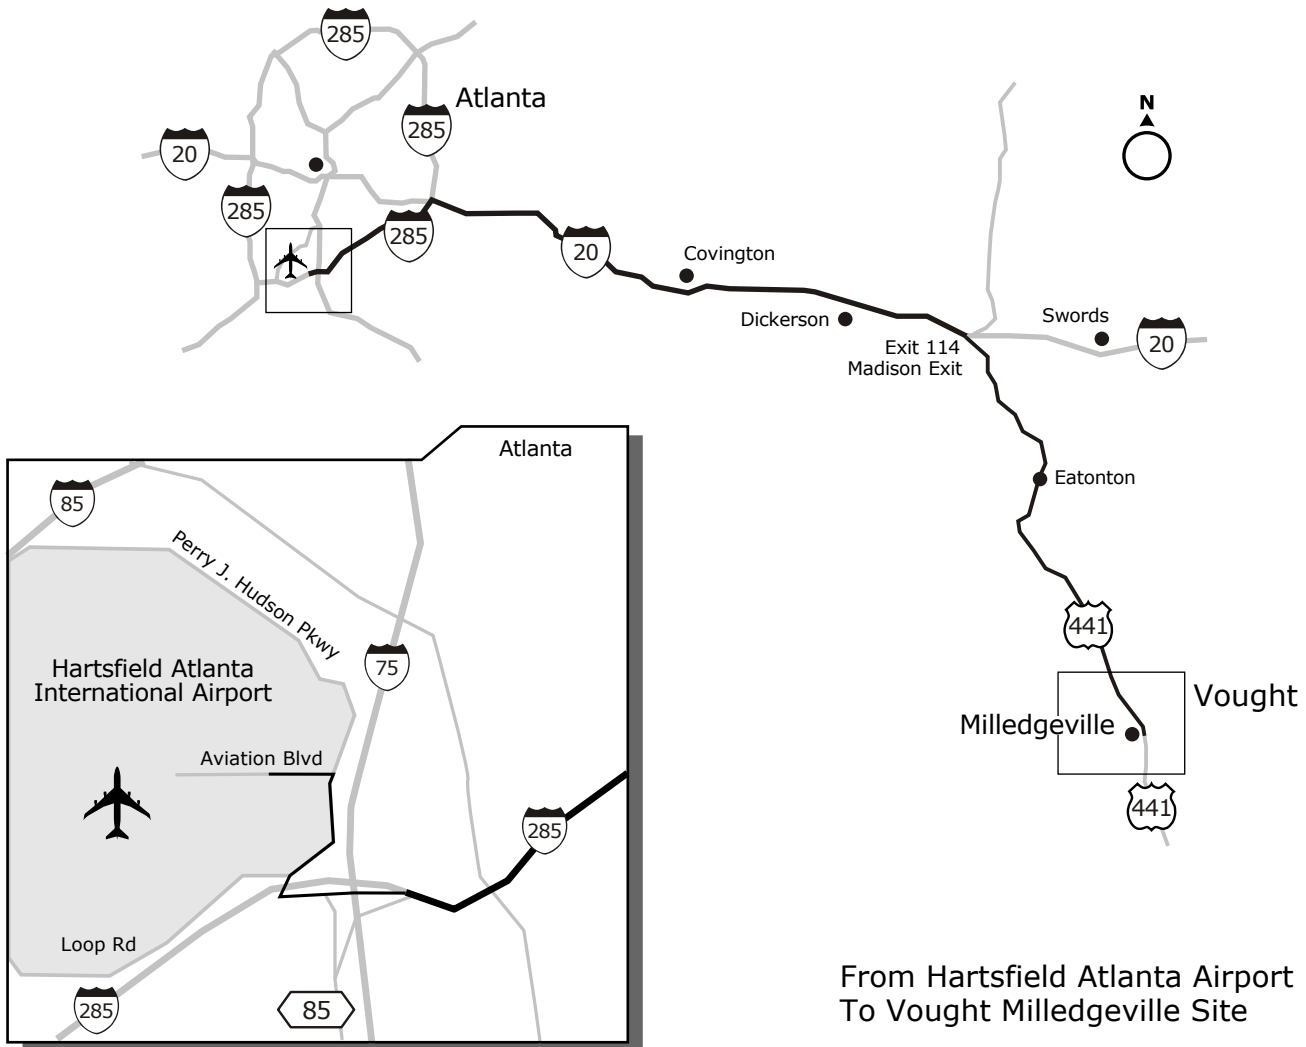

## MILLEDGEVILLE, GEORGIA

### From Hartsfield Atlanta Airport To Vought Milledgeville Site

- At Aviation Blvd, turn right (East).
- At I-85 turn right (South).
- At I-285 turn left (East).
- At I-20 turn right (East).
- At Exit 114 turn right (South) at Madison Exit onto 441. Follow 441 to Milledgeville (approx. 50 miles).
- Turn right (West) at traffic signal on Roberson Mill Rd.
- At Hwy 22 turn right (North) and follow Hwy 22 to the plant.