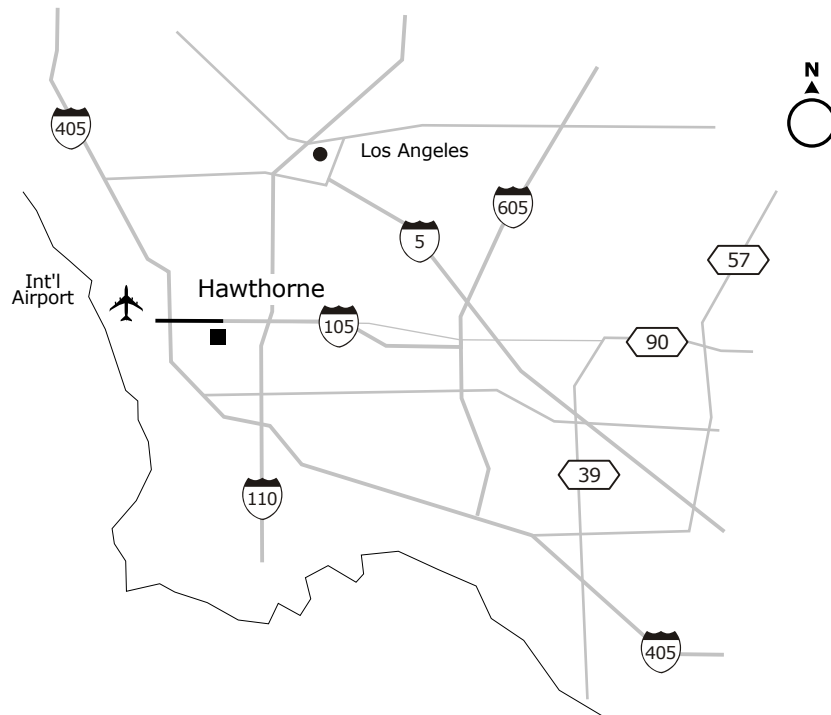

Triumph Aerostructures

HAWTHORNE, CALIFORNIA

Directions or Information: (310) 332-6673 or 5469

From Los Angeles International Airport To Triumph Aerostructures Hawthorne Site:

- Take Sepulveda Blvd South to the 105 Freeway (East).
- Proceed East on 105 to Prairie St. exit.
- Turn right (South) on Prairie Street. Travel south on Prairie, and go past 120th Street and Hawthorne Municipal Airport (on the left).
- Turn left on Jack Northrop Avenue (formerly Broadway Ave.)
- Check in at Guard Station at Main Entrance (Gate 5/Doty Entrance)

NOTE: Non-Triumph Aerostructures employees should proceed east on Jack Northrop Ave past the Main Entrance and turn left at Gate 8, which is Badge Control/Medical. The driveway is just before the railroad tracks. Badges can be obtained at this location. Valid I.D. will be required.